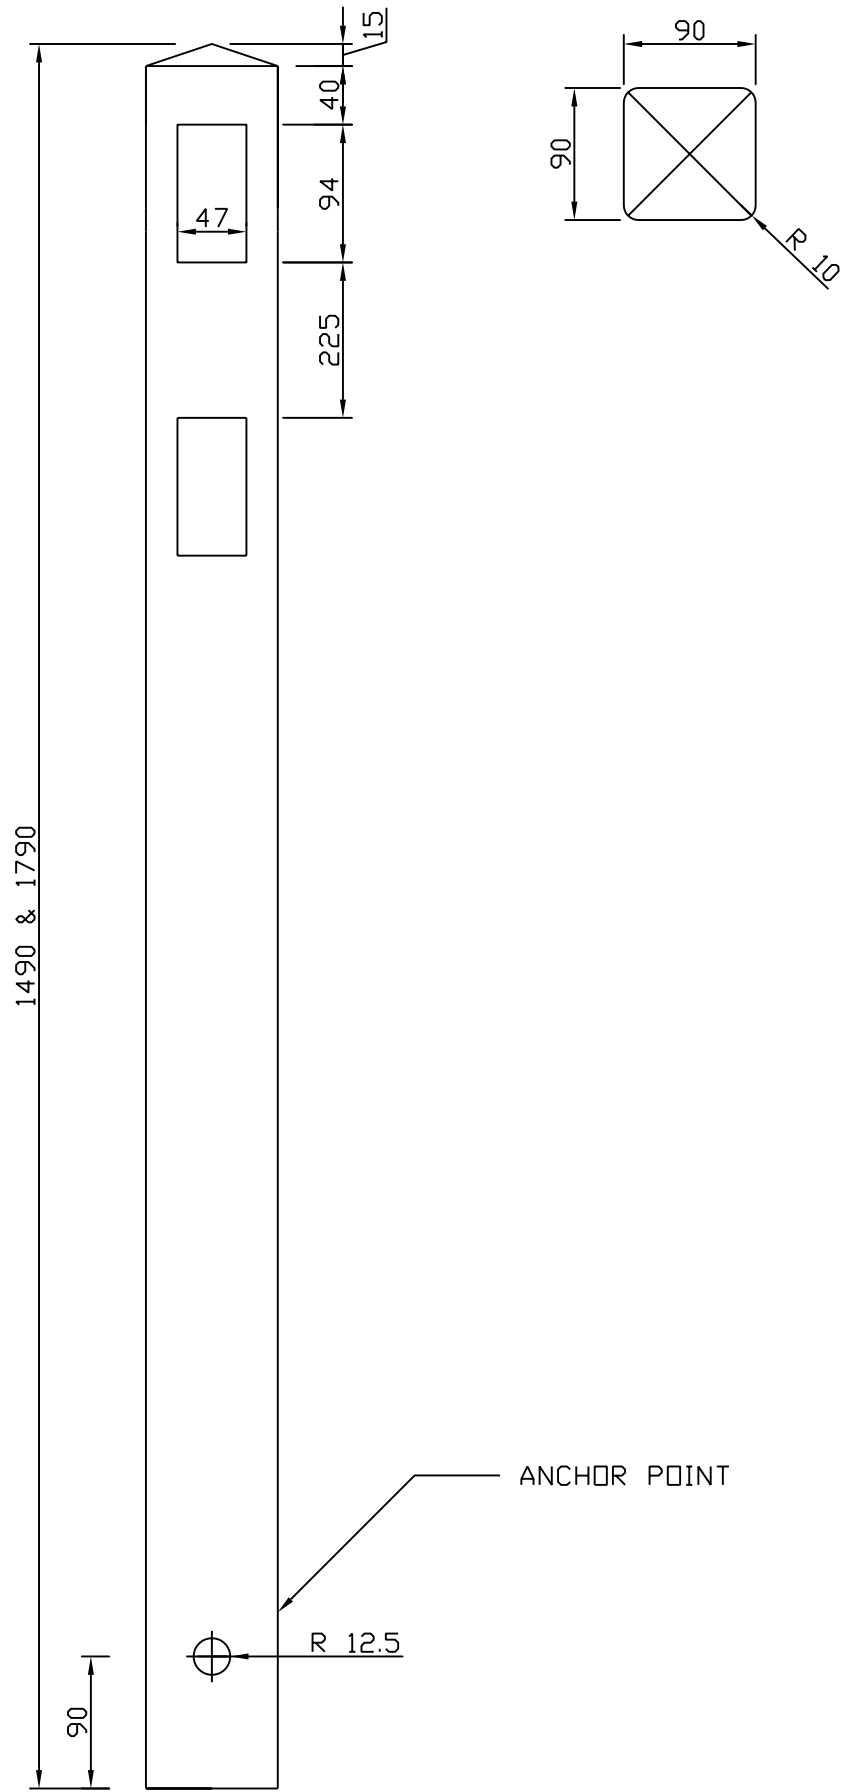

ELEGANT SERIES
 POST&RAIL
 DOUBLE SLOT
 ECO STYLE

TOP VIEW

| | | |
|------------------------------|----------|--------------|
| FLEXIPOLE INDUSTRIES PTY LTD | | |
| TITLE | DATE | DRAWING No |
| ELEGANT SERIES | 01.01.08 | WB 102 |
| FILENAME | EDITION | SCALE |
| ELEGANT WEB | 1 | NOT TO SCALE |