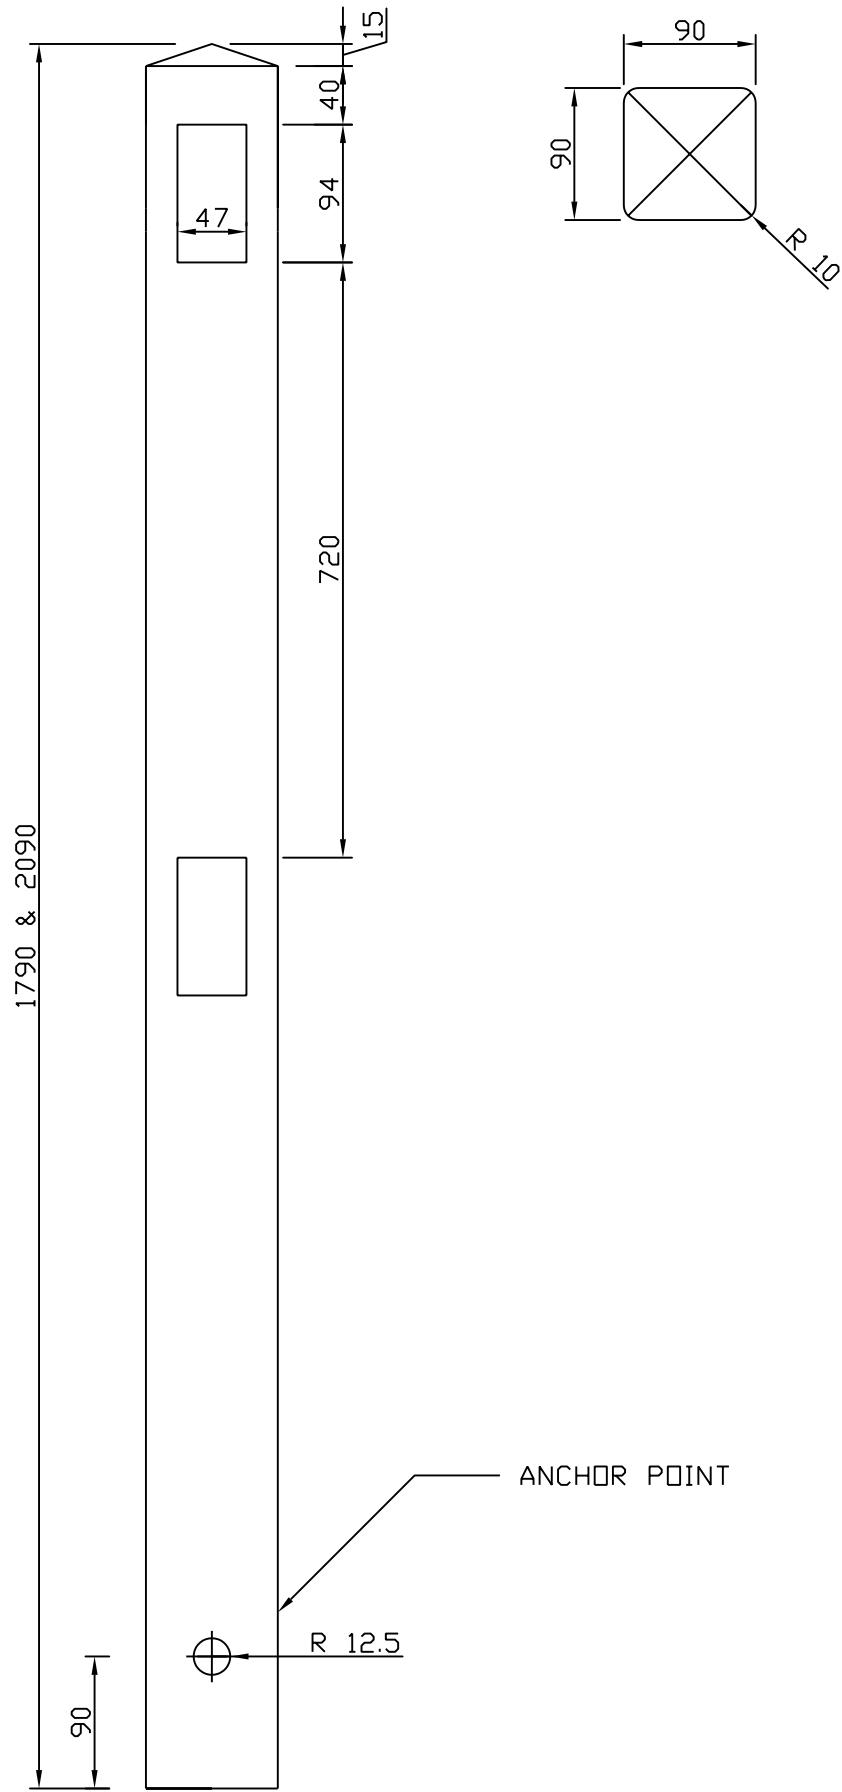

ELEGANT SERIES
 POST&RAIL
 DOUBLE SLOT
 WIRE MESSH 900

TOP VIEW

FLEXIPOLE INDUSTRIES PTY LTD		
TITLE	DATE	DRAWING No
ELEGANT SERIES	01.01.08	WB 105
FILENAME	EDITION	SCALE
ELEGANT WEB	1	NOT TO SCALE